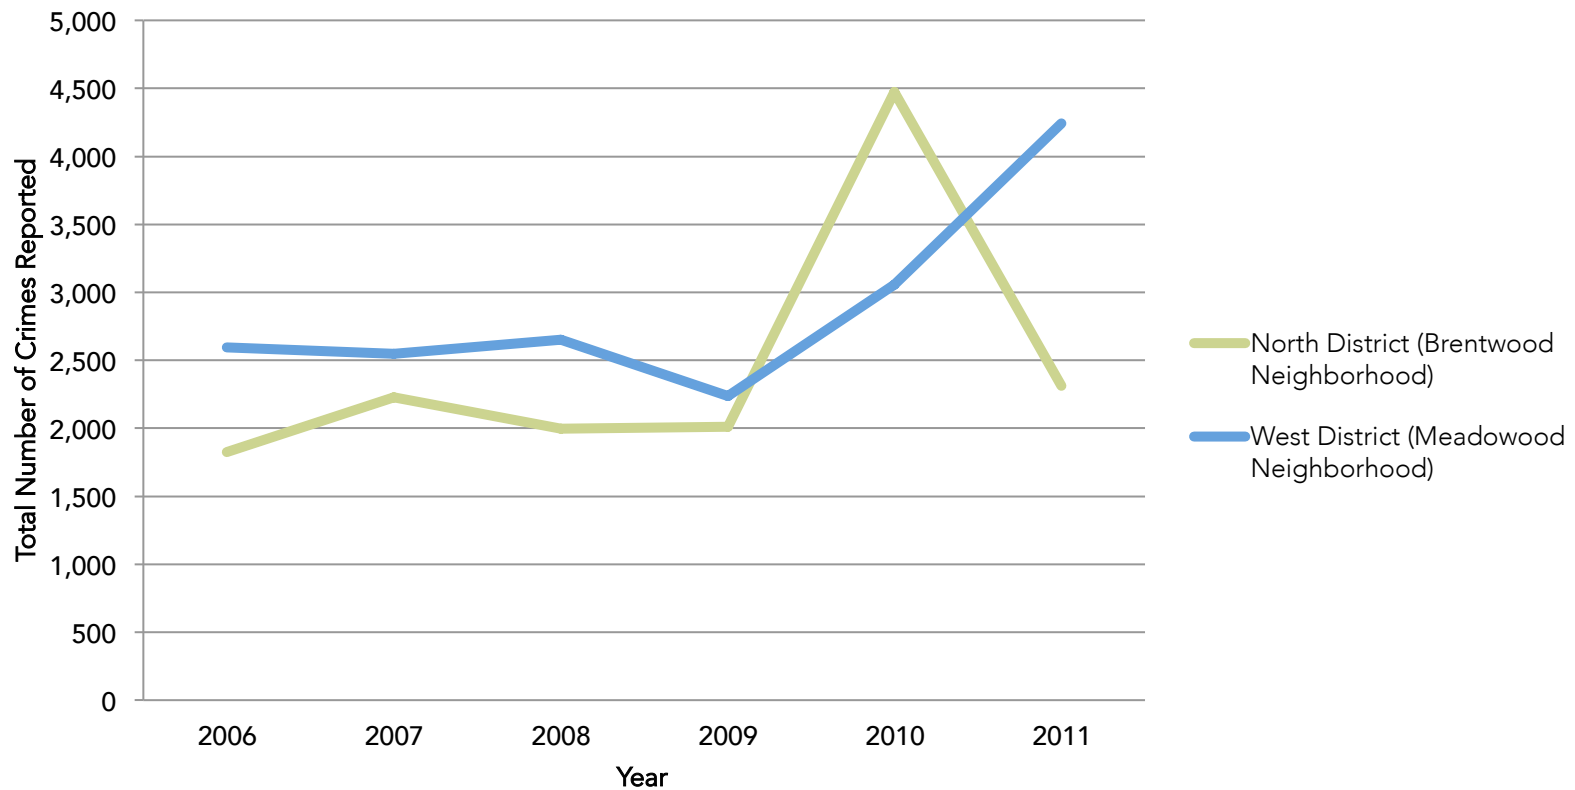

CRIME REPORTING TOTALS BY DISTRICT 2006 - 2011

Despite efforts to improve the Brentwood and Meadowood neighborhoods' physical environments, district crime rates between 2009 and 2011 continued to grow.

Crimes include aggravated assault, assault, homicide, forcible and non-forcible sex offenses, burglary, damage to property, fraud, motor vehicle theft, robbery, theft, drugs/narcotics and weapons violations.

Source: City of Madison Police Department Annual Reports

*Note: Police data for 2012 and 2013 crime rates have not been released yet